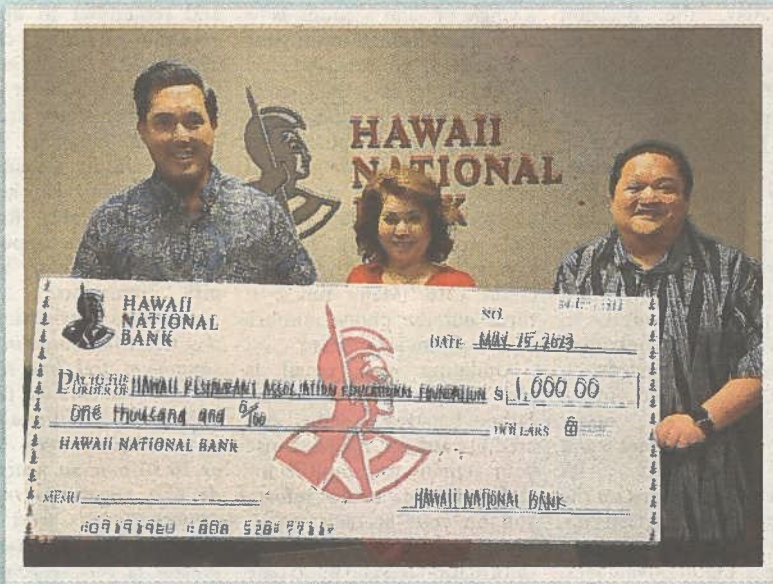

HOTSHOTS

SEND YOUR HOTSHOTS TO JLANSANGAN@MIDWEEK.COM

▲ Grant Helps Restaurant Industry Thrive

Hawai'i National Bank recently awarded a \$1,000 grant to Hawai'i Restaurant Association Educational Foundation, whose mission is to enhance the restaurant and food service industries through education, community engagement and promotion of career opportunities. Pictured (from left) are Bryan Luke, president and CEO, Hawai'i National Bank; and HRAEF's executive director Sheryl Matsuoka and chairman Nathan Okinaka.

PHOTO COURTESY HAWAII RESTAURANT ASSOCIATION EDUCATIONAL FOUNDATION

▲ Campaign Embraces Kindness, Helps 'Ohana

Zippy's recently selected Help, Understanding & Group Support (HUGS) to be a part of its Mahalo May Campaign. For a week in May, proceeds from Kōkua Pac sales, totaling \$2,000, were donated to HUGS. Pictured (from left) are Alex Wereszczynskyj, development director, HUGS; Amy Morton-Sogi, executive director, HUGS; and Paul Yokota, president, Zippy's/FCH Enterprises.